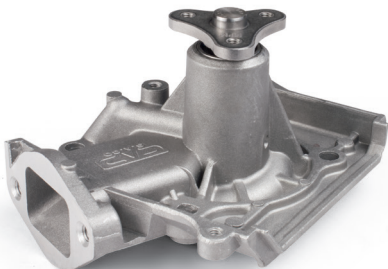

► Peugeot 405 Water Pump | 00PT-SP-W4

► Nissan Water Pump | 000PTMG-WN

► Peugeot 206 TU3 Water Pump | 00PT-SP-W3

► Peugeot 206 TU5 Water Pump | 000PT-SP-W

Our Originality, is Your Guarantee

Water Pumps

▶ Samand EF7 Water Pump | PT-SP-WEF7

▶ Peugeot 206 (TU3) Water Pump with support 00PT-SP-Ws

▶ Shahin Water Pump | 0PT-MG-WSH

▶ Tara (EC5) Water Pump | 00PT-SP-WE

Our Originality, is Your Guarantee

Throttle Body and other Parts

		
<p>▶ EF7 Oil Module 00PT-SP-OM</p>	<p>▶ Machined Water Pump Housing TU3 0023051701</p>	<p>▶ Water Pump Nozzle TU3 0002107706</p>
		
<p>▶ Pride Euro 4 Throttle Body 000MG-W-E4</p>	<p>▶ Peugeot 206 (TU3) Oil Filter Housing 00PT-SP-OM</p>	<p>▶ Peugeot 206 (TU5) Oil Sump 00PT-SP-K5OM</p>
		
<p>▶ Peugeot 206 (TU3) Water Pump Housing 000MG-W-E4</p>	<p>▶ Tiba Throttle Body 00PT-MG-DT</p>	<p>▶ Peugeot 206 (TU5) Oil Filter Housing 00PT-SP-PF</p>

Our Originality, is Your Guarantee

Spark Plugs

	
▶ Iridium Spark Plug SFR8DI30 0002305205	▶ Single Ground Electrode Spark Plug (CNG) SFR7DC+ 02305202
	
▶ Peugeot 206 TU5 Spark Plug SFR8DI30 0002305207	▶ Long Tip Single Ground Electrode Spark Plug SYR7ME 0002305209
	
▶ Single Ground Electrode Spark Plug SFR8DC+ 0002305203	▶ Three Ground Electrode Spark Plug SFR8KTC 0002305206

▶ Two Side Ground Electrode Spark Plug - SFLR8LDCU+ | 0002305201

▶ Single Ground Electrode Spark Plug - SFR8DE | 0002305204

Our Originality, is Your Guarantee

Our Originality, is Your Guarantee

Brake Pads