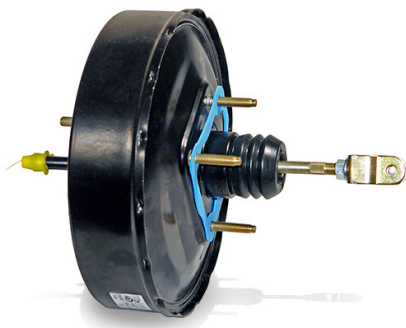

Our Originality, is Your Guarantee

Other Suspension, Brakes and Steering Parts

▶ L90 Front Brake Disc | 0002107454

▶ Pride ABS Rear Drum Brake | 0002107103

▶ Pride ABS Brake Booster | 0002112417

▶ Arisan Brake Wheel Cylinder | 0002112406