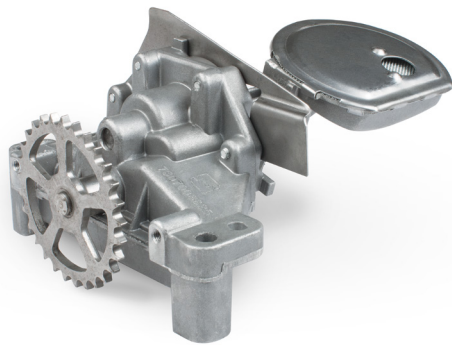

Our Originality, is Your Guarantee

Oil Pumps

► Pride Oil Pump | 000PT-MG-O

► Peugeot 206 TU3 Oil Pump | 00PT-SP-O3

► Peugeot 405 Oil Pump | 000PT-SP-O

► Samand EF7 Oil Pump | PT-SP-WEF7

► Tiba Oil Pump | 00PT-MG-OS

► Peugeot 206 Oil Pump | 0002304201

Our Originality, is Your Guarantee

Fuel Pump Module Assembly

▶ Peugeot 206 Fuel Pump Module Assembly
0002109207

▶ Peugeot 405 (0°) Fuel Pump Module Assembly
0002109203

▶ Peugeot 206 Fuel Pump Module Assembly (New Model)
0002109206