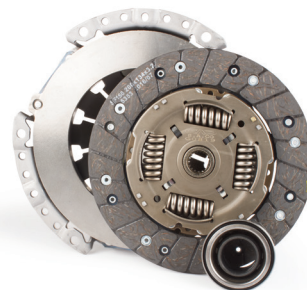

▶ Tiba Complete Clutch Kit | 0002107411

- Peugeot 206 Guide Tube | 0002112302
- Peugeot 405 Guide Tube | 0002112301

- Rana and Peugeot 206 TU5 Complete Clutch Kit | 0002107413
- Nissan Complete Clutch Kit | 0002107412
- Peugeot 206 TU5 Complete Clutch Kit | 0002107408
- Rio Complete Clutch Kit | 0002107414
- Tiba 200 Complete Clutch Kit | 0002107407
- Tiba 215 (boosted) Complete Clutch Kit | 0002107416
- Pride Clutch Release Bearing | 0002107431
- Peugeot 405 Clutch Release Bearing | 0002107432
- Paykan Clutch Release Bearing | 0002107433

Our Originality, is Your Guarantee