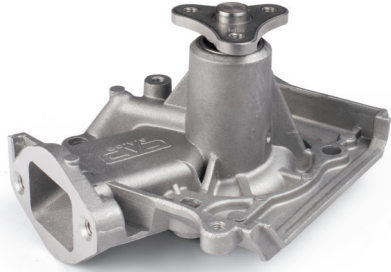

Sookht Ama is more than just a manufacturer; we're your trusted partner, ensuring your journey is reliable, safe, and always moving forward.

Engine Parts

Water Pumps

► Pride Water Pump | 000PT-MG-W

► Paykan Water Pump | 000PT-MG-W

► Peugeot 405 Water Pump | 00PT-SP-W4

► Nissan Water Pump | 000PTMG-WN

► Peugeot 206 TU3 Water Pump | 00PT-SP-W3

► Peugeot 206 TU5 Water Pump | 000PT-SP-W

Our Originality, is Your Guarantee

Water Pumps

▶ Samand EF7 Water Pump | PT-SP-WEF7

▶ Peugeot 206 (TU3) Water Pump with support 00PT-SP-Ws

▶ Shahin Water Pump | 0PT-MG-WSH

▶ Tara (EC5) Water Pump | 00PT-SP-WE

Our Originality, is Your Guarantee

Throttle Body and other Parts

		
<p>▶ EF7 Oil Module 00PT-SP-OM</p>	<p>▶ Machined Water Pump Housing TU3 0023051701</p>	<p>▶ Water Pump Nozzle TU3 0002107706</p>
		
<p>▶ Pride Euro 4 Throttle Body 000MG-W-E4</p>	<p>▶ Peugeot 206 (TU3) Oil Filter Housing 00PT-SP-OM</p>	<p>▶ Peugeot 206 (TU5) Oil Sump 00PT-SP-K5OM</p>
		
<p>▶ Peugeot 206 (TU3) Water Pump Housing 000MG-W-E4</p>	<p>▶ Tiba Throttle Body 00PT-MG-DT</p>	<p>▶ Peugeot 206 (TU5) Oil Filter Housing 00PT-SP-PF</p>