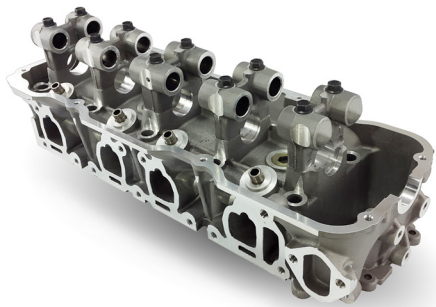

Our Originality, is Your Guarantee

Main Engine Parts

Cylinder Head

- ▶ Peugeot 206 TU5 Cylinder head | 0002915040
- ▶ Pride Carburetor Cylinder head | 0002915027
- ▶ Peugeot 206 TU3 Cylinder head | 0002915010
- ▶ Peugeot 405 (Dual Fuel) Cylinder head | 0002915009
- ▶ Tiba E2 Model Cylinder head | 0002915024
- ▶ Tiba E4 Model Cylinder head | 0002915025
- ▶ Nissan Carburetor Cylinder head | 0002915019
- ▶ Paykan OHV Cylinder head | 0002915022

- ▶ Pride Euro 4 Cylinder Head | 0002915023

- ▶ Nissan (Fuel Injection) Complete Cylinder Head Assembly | 0002915034
- ▶ Pride Siemens Complete Cylinder Head Assembly | 0002915036
- ▶ Pride Sagem Complete Cylinder Head Assembly | 0002915038
- ▶ Pride Carburetor Complete Cylinder Head Assembly | 0002915037
- ▶ Peugeot 206 TU3 Complete Cylinder Head Assembly | 0002915039
- ▶ Peugeot 405 CNG Complete Cylinder Head Assembly | 0002915033
- ▶ Nissan Carburetor Complete Cylinder Head Assembly | 0002915035

- ▶ Paykan-ROA (OHVG) Cylinder Head | 0002915020

- ▶ Nissan Fuel Injection Cylinder Head | 0002915026

- ▶ Samad EF7 Cylinder Head | 0002915021

Our Originality, is Your Guarantee

Main Engine Parts

	
<p>▶ Tiba Rocker Arm OPT-MG-AB</p>	<p>▶ Pride Euro 4 Left Rocker Arm OPT-MG-AB</p>
	
<p>▶ Pride Euro 4 Right Rocker Arm OPT-MG-AB</p>	<p>▶ Peugeot 206 TU3 Rocker Arm OPT-MG-AB</p>
	
<p>▶ Tiba Camshaft 0023048105</p>	<p>▶ Peugeot 206 TU5 Inlet Camshaft 0023048107</p>