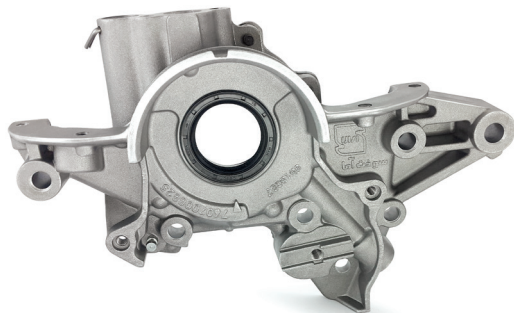

Our Originality, is Your Guarantee

Oil Pumps

► Pride Oil Pump | 000PT-MG-O

► Peugeot 206 TU3 Oil Pump | 00PT-SP-O3

► Peugeot 405 Oil Pump | 000PT-SP-O

► Samand EF7 Oil Pump | PT-SP-WEF7

► Tiba Oil Pump | 00PT-MG-OS

► Peugeot 206 Oil Pump | 0002304201

Our Originality, is Your Guarantee

Fuel Pump Module Assembly

▶ Peugeot 206 Fuel Pump Module Assembly
0002109207

▶ Peugeot 405 (0°) Fuel Pump Module Assembly
0002109203

▶ Peugeot 206 Fuel Pump Module Assembly (New Model)
0002109206