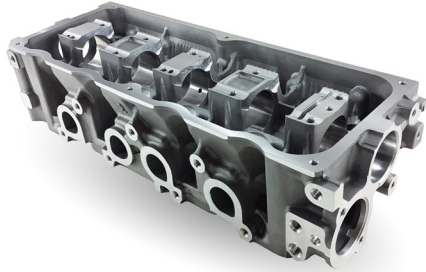

Our Originality, is Your Guarantee

Main Engine Parts

Cylinder Head

- ▶ Peugeot 206 TU5 Cylinder head | 0002915040
- ▶ Pride Carburetor Cylinder head | 0002915027
- ▶ Peugeot 206 TU3 Cylinder head | 0002915010
- ▶ Peugeot 405 (Dual Fuel) Cylinder head | 0002915009
- ▶ Tiba E2 Model Cylinder head | 0002915024
- ▶ Tiba E4 Model Cylinder head | 0002915025
- ▶ Nissan Carburetor Cylinder head | 0002915019
- ▶ Paykan OHV Cylinder head | 0002915022