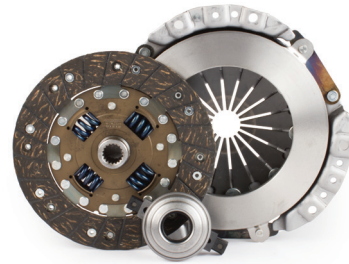

Our Originality, is Your Guarantee

Transmission Parts

Clutch Kit

▶ Pride Complete Clutch Kit | 0002107401

▶ Peugeot ROA Complete Clutch Kit | 0002107404

▶ Peugeot 405 Complete Clutch Kit (Boosted)
0002107415