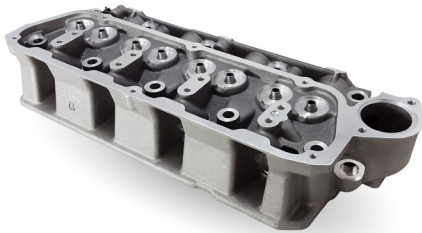

Our Originality, is Your Guarantee

Main Engine Parts

Cylinder Head

- ▶ Peugeot 206 TU5 Cylinder head | 0002915040
- ▶ Pride Carburetor Cylinder head | 0002915027
- ▶ Peugeot 206 TU3 Cylinder head | 0002915010
- ▶ Peugeot 405 (Dual Fuel) Cylinder head | 0002915009
- ▶ Tiba E2 Model Cylinder head | 0002915024
- ▶ Tiba E4 Model Cylinder head | 0002915025
- ▶ Nissan Carburetor Cylinder head | 0002915019
- ▶ Paykan OHV Cylinder head | 0002915022

- ▶ Pride Euro 4 Cylinder Head | 0002915023

- ▶ Nissan (Fuel Injection) Complete Cylinder Head Assembly | 0002915034
- ▶ Pride Siemens Complete Cylinder Head Assembly | 0002915036
- ▶ Pride Sagem Complete Cylinder Head Assembly | 0002915038
- ▶ Pride Carburetor Complete Cylinder Head Assembly | 0002915037
- ▶ Peugeot 206 TU3 Complete Cylinder Head Assembly | 0002915039
- ▶ Peugeot 405 CNG Complete Cylinder Head Assembly | 0002915033
- ▶ Nissan Carburetor Complete Cylinder Head Assembly | 0002915035